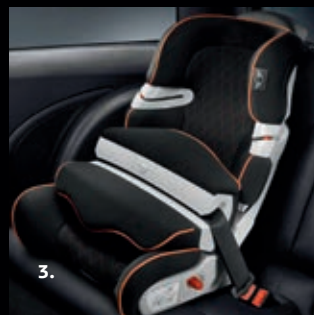

MINI PACEMAN INTERIOR DETAILS.

Backrest protector
£35.95

1. MINI junior seat II-III for children approx.
3.5 to 12 years (15-36kg)
£194.00

2. MINI baby seat 0+ for children upto approx.
18 months (13kg)
without ISOFIX **£221.00**
with ISOFIX **£294.00**

3. MINI junior seat I-II for children approx.
9 months to 7 years (9-25kg)
without ISOFIX **£202.00**
with ISOFIX **£274.00**

4. MINI junior seat II for children approx.
3.5 to 7 years (15-25kg)
£172.00

1.

2.

3.

4.